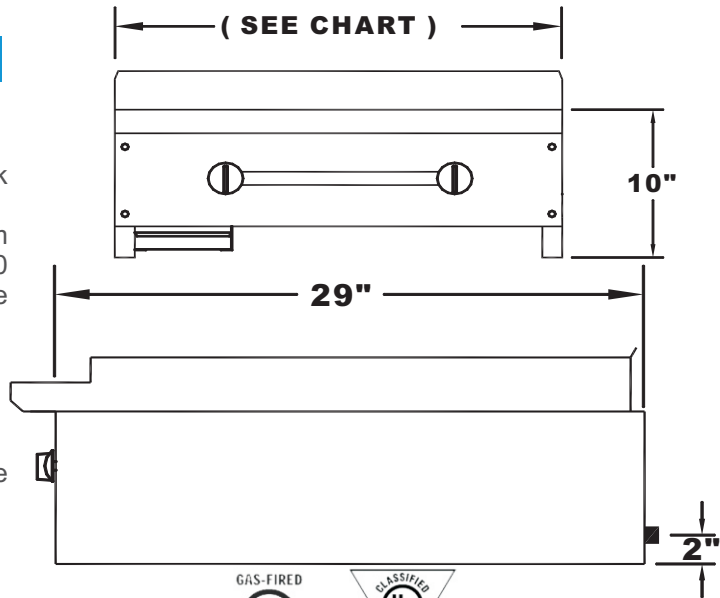

ITEM No. _____

Stratus Thermo Griddles ensures that heat is evenly distributed over the entire 1" thick griddle surface, front to back and side to side. The recovery time is faster with the results enhancing overall productivity in your work space. Our griddles are engineered with advanced features for optimal performance. They maximize valuable kitchen space and satisfy the most demanding cleaning requirements while assuring low operating and maintenance costs. Every Stratus unit adds flexibility to the space in the cooking line-up offering a complete selection for chefs who want something special in gas cooking equipment.

Model: STG-24

STANDARD FEATURES

- Stainless steel front, ledge and sides.
- Double side panels for better insulation.
- Stainless steel 3" landing ledge provides extra work space
- Separate thermostat control that can be adjusted from 150-450 degrees for every 2 burners rated at 30,000 BTU/hr, located every 12" for even cooking on entire griddle surface.
- Polished 1" thick steel griddle plate with heavy gage stainless steel sides and back splashes.
- 3" wide stainless steel grease trough.
- Large capacity grease can.
- Set of (4) four 4"chrome plated adjustable appliance legs are optional.
- Available in 24", 36", 48", 60" and 72" wide models.
- One year parts and labor warranty.
- U.L. gas and U.L. sanitation certified design.

Gas: 3/4" NPT rear gas connection, specify type of gas and altitude if over 2,000 feet.
 Pressure: 5" W.C. - Natural Gas
 10" W.C. - Propane Gas
 Note: Install the pressure regulator supplied with the appliance, at the inlet of the gas line.