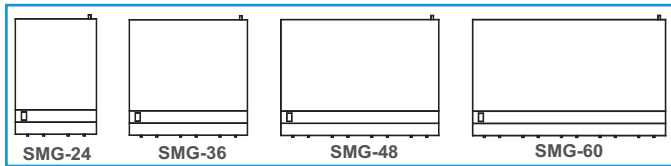

ITEM No. _____

Stratus Thermo Griddles ensures that heat is evenly distributed over the entire 1" thick griddle surface, front to back and side to side. The recovery time is faster with the results enhancing overall productivity in your work space. Our griddles are engineered with advanced features for optimal performance. They maximize valuable kitchen space and satisfy the most demanding cleaning requirements while assuring low operating and maintenance costs. Every Stratus unit adds flexibility to the space in the cooking line-up offering a complete selection for chefs who want something special in gas cooking equipment.

Model: STG-24

STANDARD FEATURES

- Stainless steel front, ledge and sides.
- Double side panels for better insulation.
- Stainless steel 3" landing ledge provides extra work space
- Separate thermostat control that can be adjusted from 150-450 degrees for every 2 burners rated at 30,000 BTU/hr, located every 12" for even cooking on entire griddle surface.
- Polished 1" thick steel griddle plate with heavy gage stainless steel sides and back splashes.
- 3" wide stainless steel grease trough.
- Large capacity grease can.
- Set of (4) four 4"chrome plated adjustable appliance legs are optional.
- Available in 24", 36", 48", 60" and 72" wide models.
- One year parts and labor warranty.
- U.L. gas and U.L. sanitation certified design.